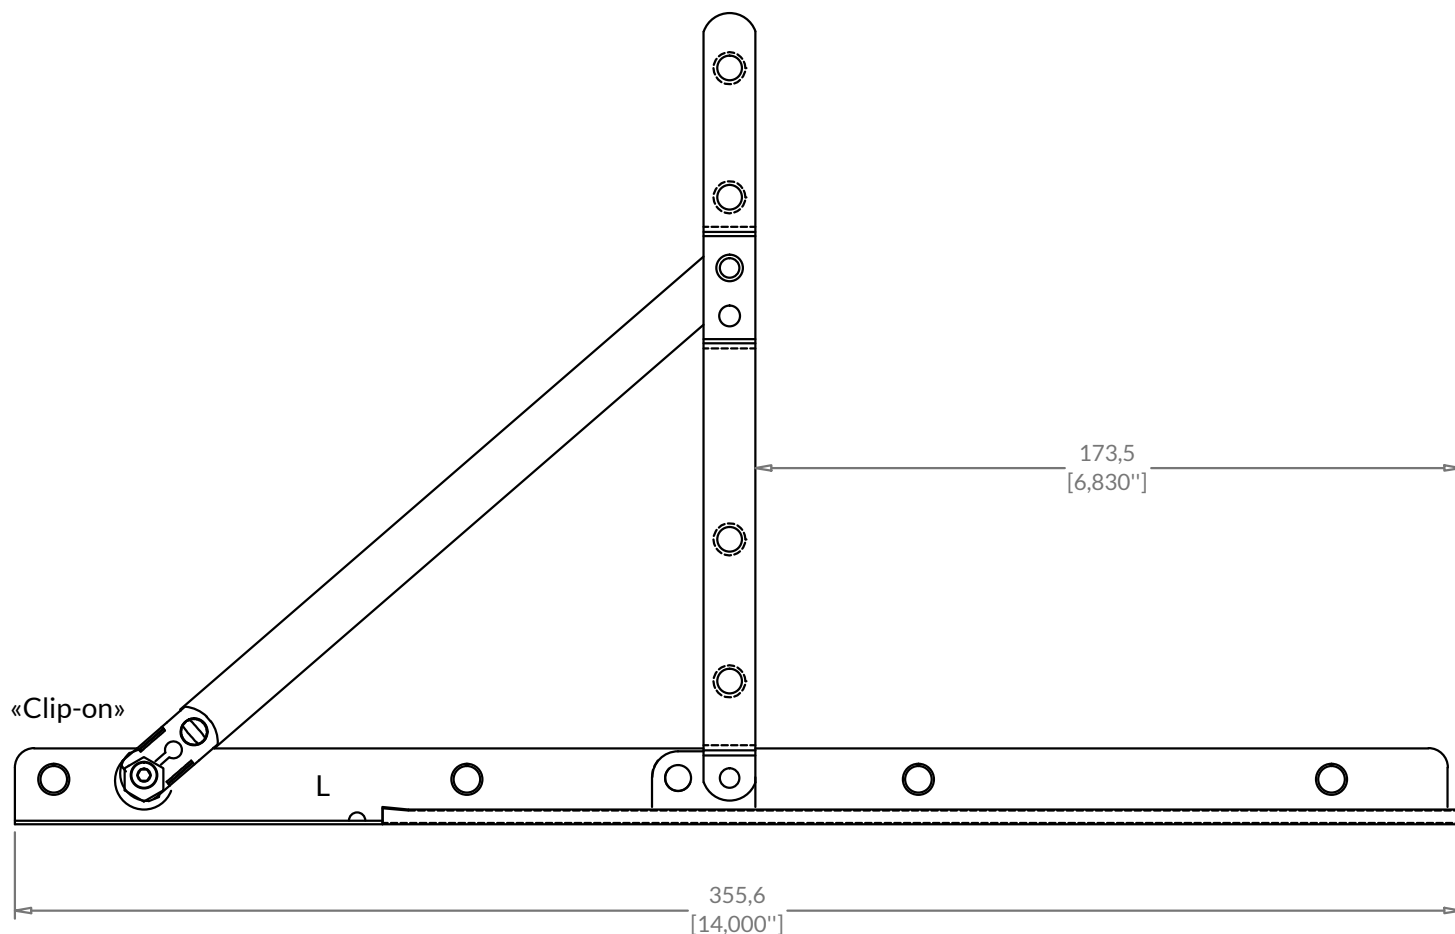

PENTURES

HG06 - 14" Ajustable standard

Pentures HG06 ajustables 14" standard - "Clip-On"		
Pièces	Gauche	Droit
Glissières	B1-22-14H6TRL-20	B1-22-14H6TRR-20
Bras	B1-22-14H6AL-20	B1-22-14H6AR-20