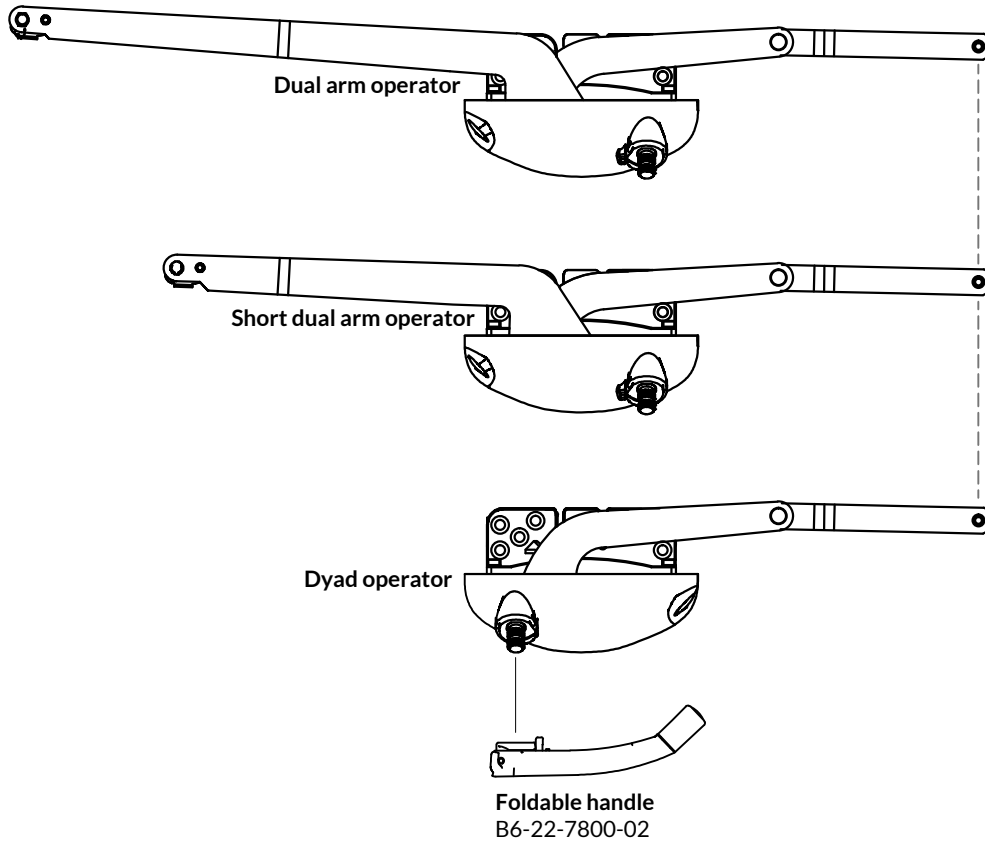

WINDOW HARDWARE

OPERATORS FOR CASEMENT WINDOWS SERIES OP06

Housing	Material	Left operators	Right operators
 <p>Notched base</p>	Painted steel	Dual arm operators	
		B5-22-XNDAL-02	B5-22-XNDAR-02
		Short dual arm operators	
		B5-22-XNDSAL-02	B5-22-XNDSAR-02
		Dyad operators	
		B5-22-XNSAL-02	B5-22-XNSAR-02