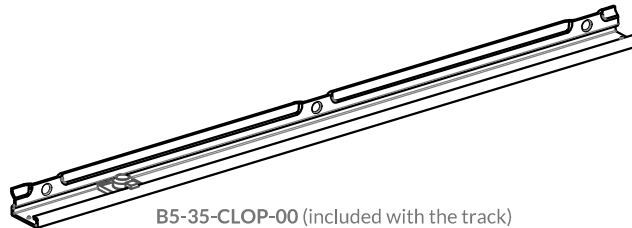

WINDOW HARDWARE

OPERATORS FOR CASEMENT WINDOWS EVOLU 3 IN 1 - Tracks

Material	Casement track 11.77"
Painted steel	B5-35-OSTR-15

Material	Casement track 12.4"
Painted steel	B5-35-ODTR-15
SS 430	B5-35-00TR-20