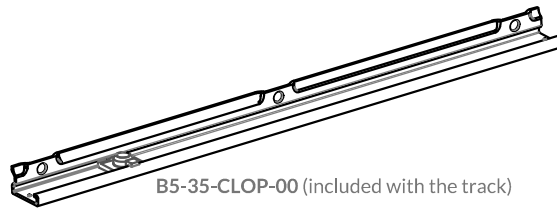

WINDOW HARDWARE

OPERATORS FOR CASEMENT WINDOWS EVOLU 3 IN 1 - Tracks

Material	Casement track 11.77"
Painted steel	B5-35-OSTR-15

Material	Casement track 12.4"
Painted steel	B5-35-ODTR-15
SS 430	B5-35-00TR-20