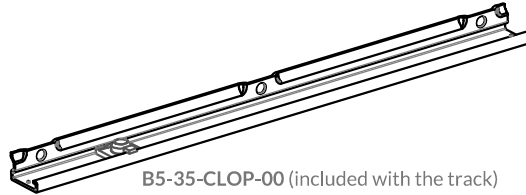

WINDOW HARDWARE

OPERATORS FOR CASEMENT WINDOWS EVOLU 3 IN 1 - Tracks

Material	Casement track 11.77"
Painted steel	B5-35-OSTR-15

Material	Casement track 12.4"
Painted steel	B5-35-ODTR-15
SS 430	B5-35-00TR-20