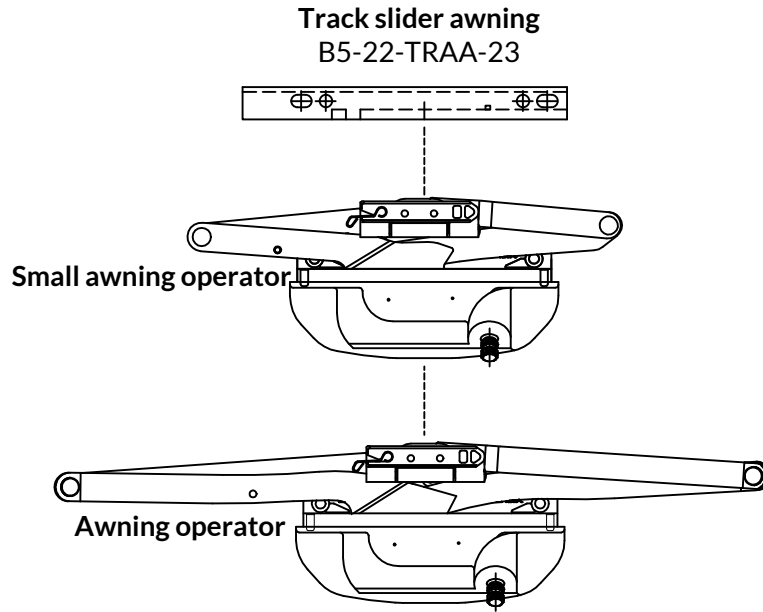

WINDOW HARDWARE

OPERATORS FOR AWNING WINDOWS

SERIES 06 - Operators and accessories

Material	Series OP06 operator
Painted steel	Small awning
	B5-22-PNSAWS-15
	Awning operator
	B5-22-PNAWS-15

OP08 - Cover and handle