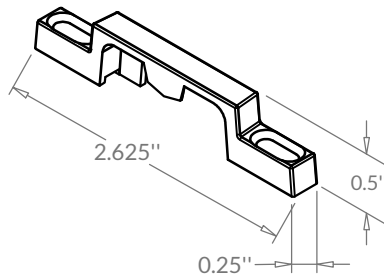

### 00 Series

G3-31-000A-xx

G3-31-000B-xx

G3-31-00K2-xx

G3-31-00K5-xx

G3-31-0K11-xx

Colors	Color code (xx)
White	xx = 01
Blue-white	xx = 02
Black	xx = 09

Your best fenestration hardware and accessories resource