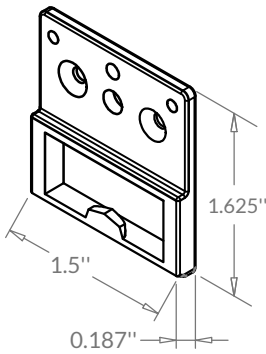

### 00 Series

G3-31-000A-xx

G3-31-000B-xx

G3-31-00K2-xx

G3-31-00K5-xx

G3-31-0K11-xx

Colors	Color code (xx)
White	xx = 01
Blue-white	xx = 02
Black	xx = 09

Your best fenestration hardware and accessories resource