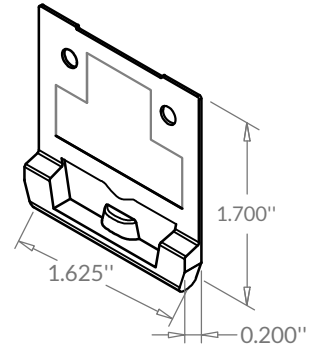

### 00 Series

G3-31-000A-xx

G3-31-000B-xx

G3-31-00K2-xx

G3-31-00K5-xx

G3-31-0K11-xx

Colors	Color code (xx)
White	xx = 01
Blue-white	xx = 02
Black	xx = 09

Your best fenestration hardware and accessories resource