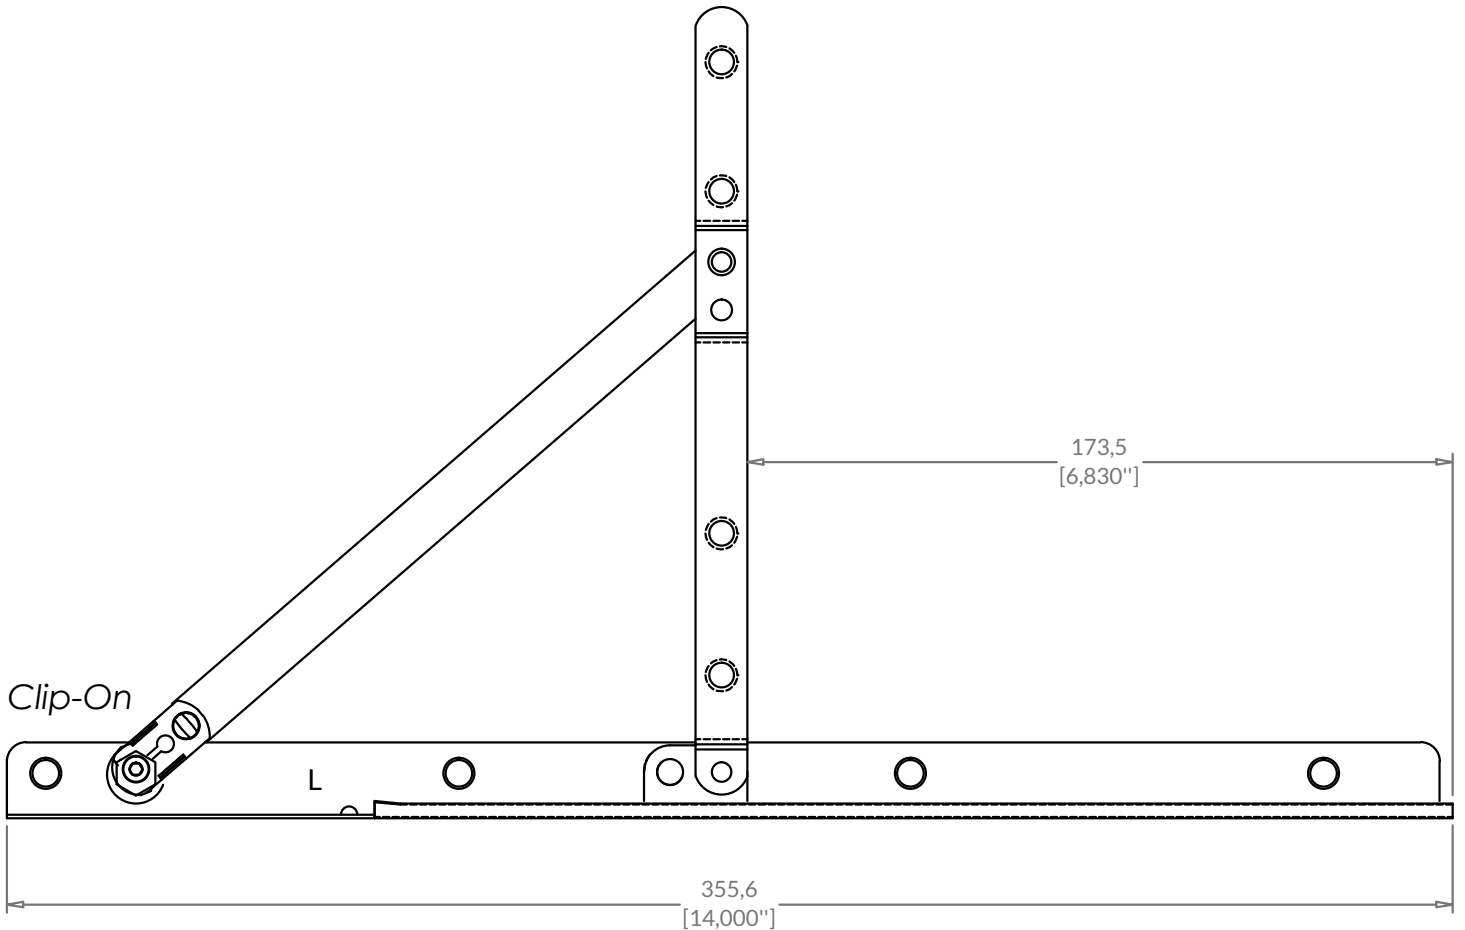

WINDOW HARDWARE

HINGES

HG06 - 14" Adjustable Standard

HG06 standard adjustable hinge 14" - Clip-On		
Parts	Left	Right
Tracks	B1-22-14H6TRL-20	B1-22-14H6TRR-20
Arms	B1-22-14H6AL-20	B1-22-14H6AR-20

Your best fenestration hardware and accessories resource