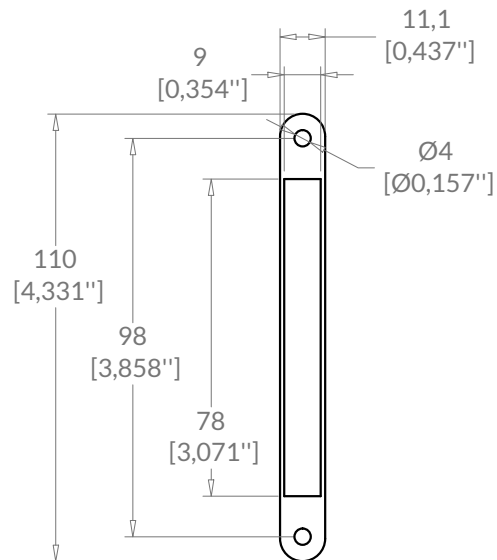

AWNING LOCKING HANDLE

Series SP33

Single point locking handle

B4-22-SP33-xx

CUTOUT

Colors	Color code (xx)
Blue-white	xx = 02
Oil rubbed bronze	xx = 27