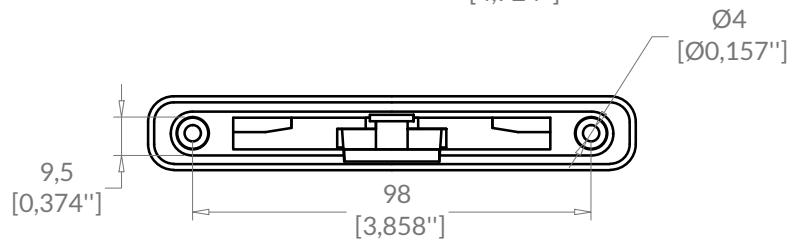

AWNING LOCKING HANDLE

Series SP33

Single point locking handle

B4-22-SP33-xx

CUTOUT

Colors	Color code (xx)
Blue-white	xx = 02
Oil rubbed bronze	xx = 27