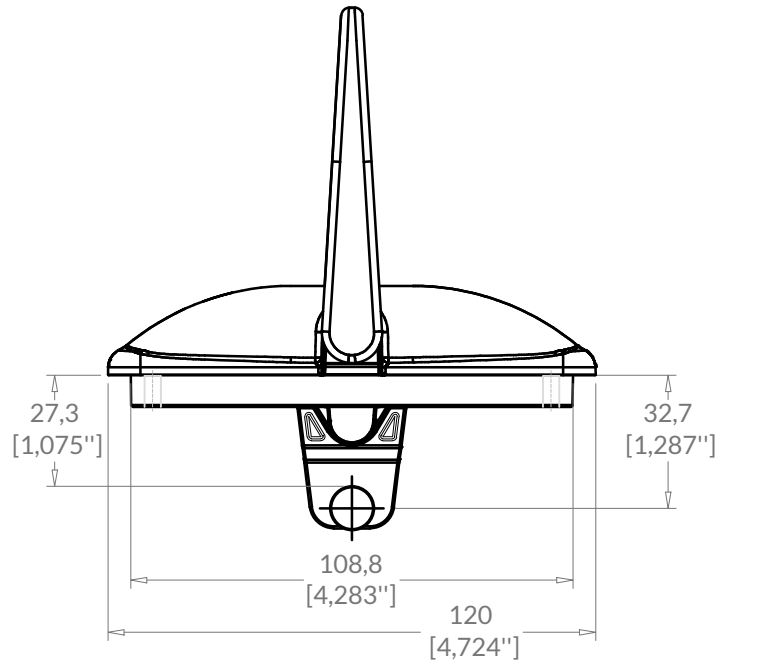

AWNING LOCKING HANDLE

Series SP33

Single point locking handle

B4-22-SP33-xx

CUTOUT

Colors	Color code (xx)
Blue-white	xx = 02
Oil rubbed bronze	xx = 27