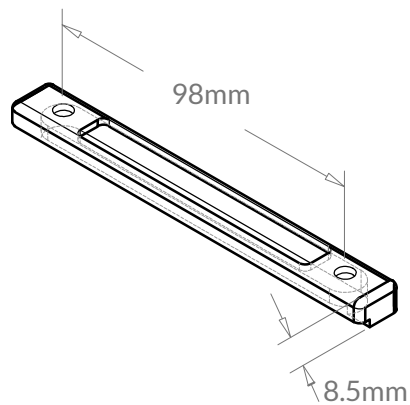

WINDOW HARDWARE

ACCESSORIES FOR CASEMENT AND AWNING WINDOWS

Screw plates

ACME
(POUR BARRURES 2000,
4000, 5000 & 7000)

B9-35-BP01-15

ROTO
(POUR BARRURES MP37, MP44
& SP33)

B9-22-HPLTL-01

B9-22-FHPLT-01