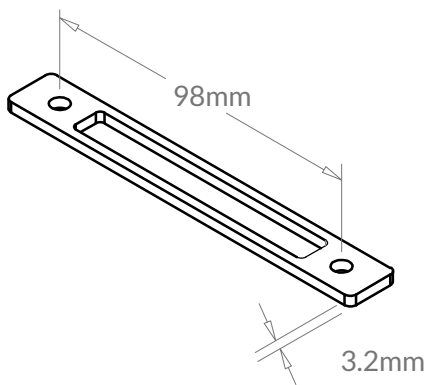

WINDOW HARDWARE

ACCESSORIES FOR CASEMENT AND AWNING WINDOWS

Screw plates

ACME
(POUR BARRURES 2000,
4000, 5000 & 7000)

B9-35-BP01-15

ROTO
(POUR BARRURES MP37, MP44
& SP33)

B9-22-HPLTL-01

B9-22-FHPLT-01