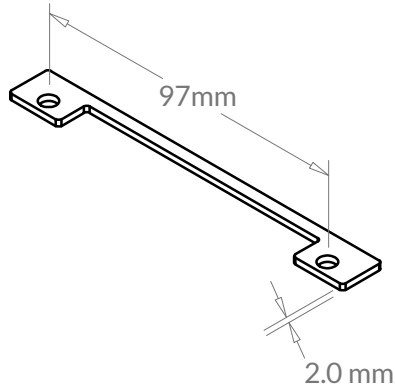

WINDOW HARDWARE

ACCESSORIES FOR CASEMENT AND AWNING WINDOWS

Screw plates

ACME
(POUR BARRURES 2000,
4000, 5000 & 7000)

B9-35-BP01-15

ROTO
(POUR BARRURES MP37, MP44
& SP33)

B9-22-HPLTL-01

B9-22-FHPLT-01