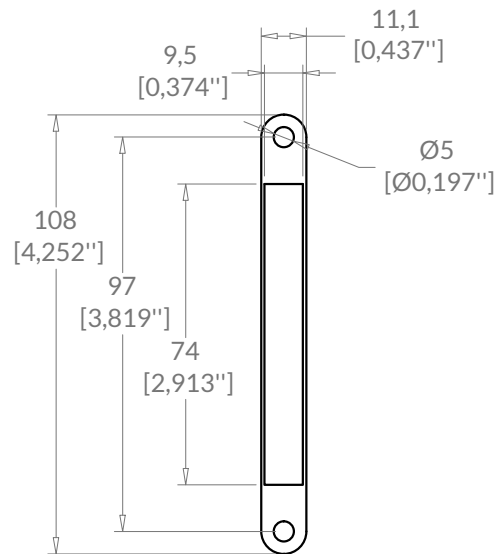

WINDOW HARDWARE

CASEMENT LOCKING HANDLE

Series 4000

Locking handle

B4-35-4000-xx

CUTOUT

Colors	Color code (xx)
White	xx = 01
White cream	xx = 03
Black	xx = 09

Your best fenestration hardware and accessories resource