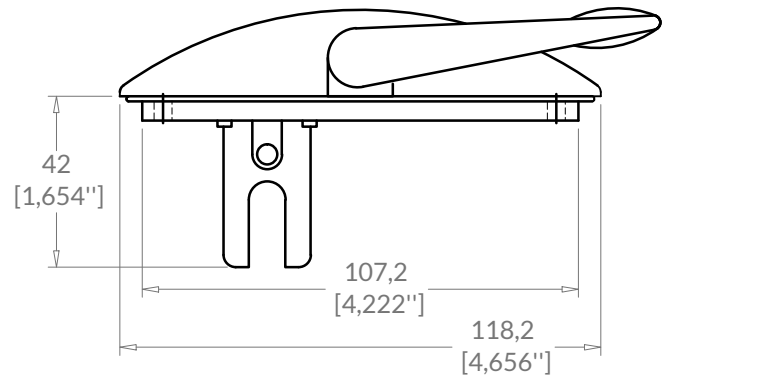

WINDOW HARDWARE

CASEMENT LOCKING HANDLE

Series 4000

Locking handle

B4-35-4000-xx

CUTOUT

Colors	Color code (xx)
White	xx = 01
White cream	xx = 03
Black	xx = 09

Your best fenestration hardware and accessories resource