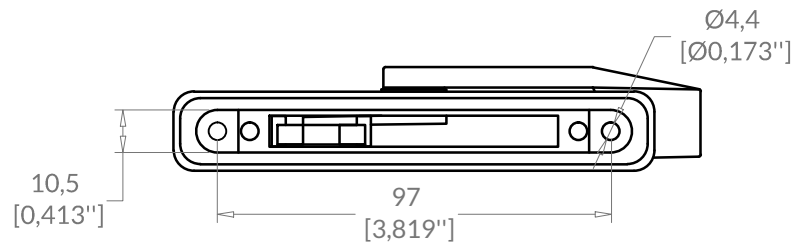

WINDOW HARDWARE

CASEMENT LOCKING HANDLE

Series 4000

Locking handle

B4-35-4000-xx

CUTOUT

Colors	Color code (xx)
White	xx = 01
White cream	xx = 03
Black	xx = 09

Your best fenestration hardware and accessories resource