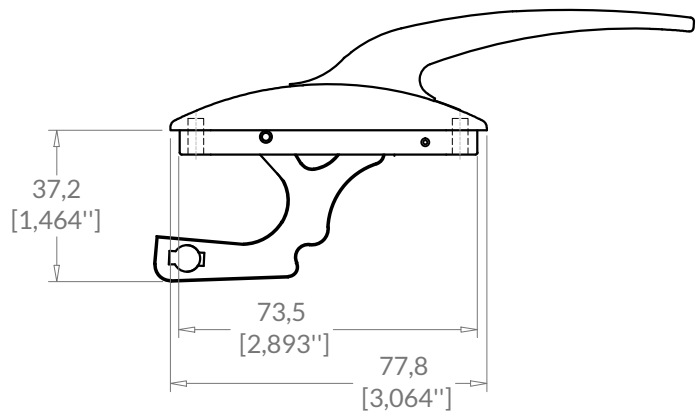

WINDOW HARDWARE

CASEMENT LOCKING HANDLE

Series 3000

Locking handle

B4-35-3000-xx

Colors	Color code (xx)
Blue-white	xx = 02