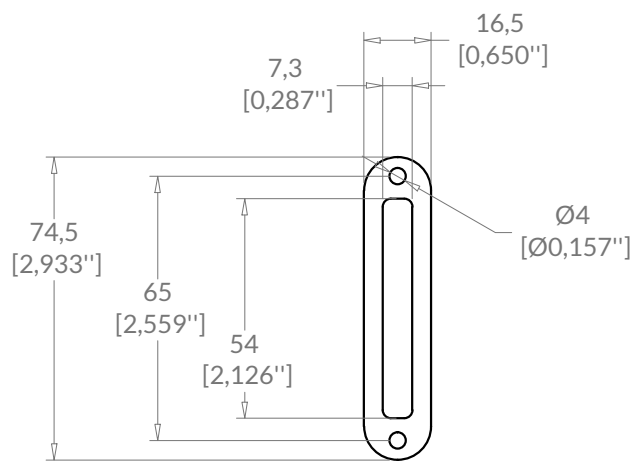

CUTOUT

Your best fenestration hardware and accessories resource

1 800 870-6692

info@servitek.ca

Servitek
FENESTRATION

BB-02