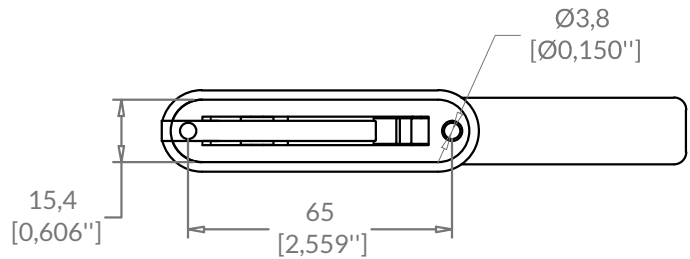

WINDOW HARDWARE

CASEMENT LOCKING HANDLE

Series 3000

Locking handle

B4-35-3000-xx

Colors	Color code (xx)
Blue-white	xx = 02