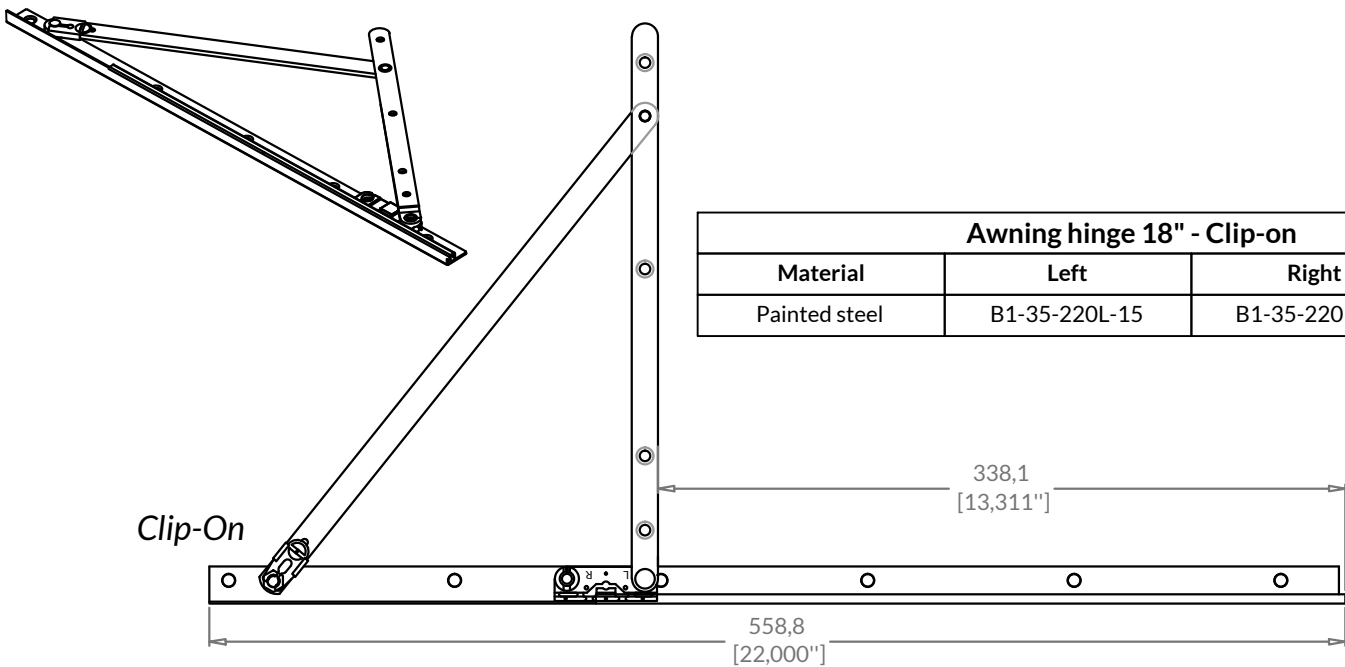

## Awning hinge Hinge 18" et 22"

Awning hinge 18" - Clip-on		
Material	Left	Right
Painted steel	B1-35-180L-15	B1-35-180R-15

Awning hinge 18" - Clip-on		
Material	Left	Right
Painted steel	B1-35-220L-15	B1-35-220R-15