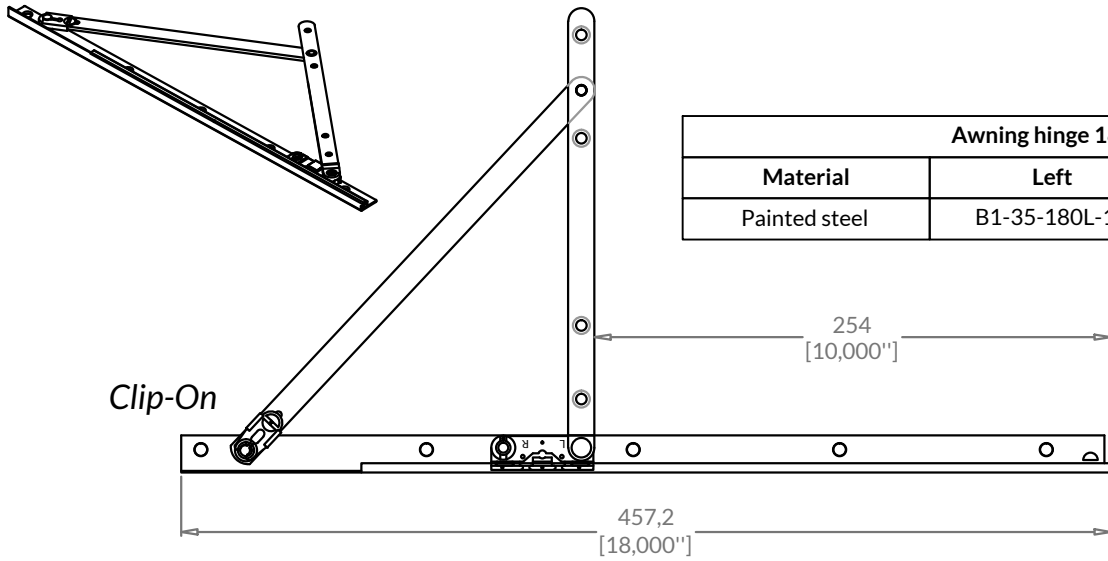

## Awning hinge Hinge 18" et 22"

Awning hinge 18" - Clip-on		
Material	Left	Right
Painted steel	B1-35-180L-15	B1-35-180R-15

Awning hinge 18" - Clip-on		
Material	Left	Right
Painted steel	B1-35-220L-15	B1-35-220R-15